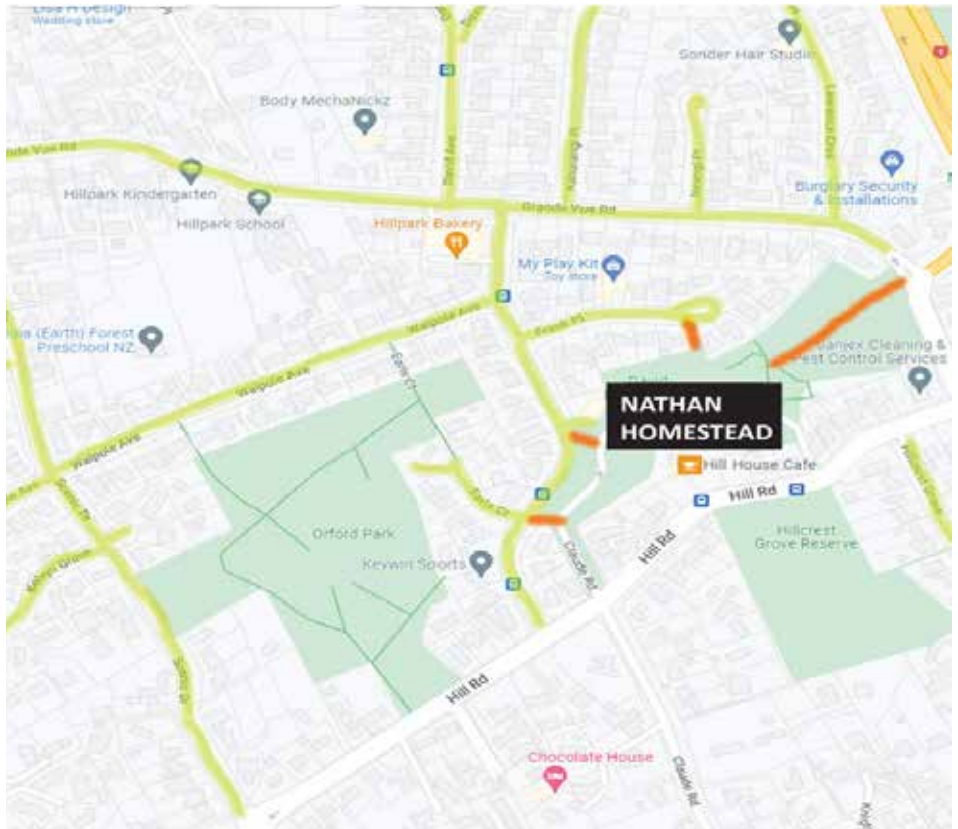

OFFSITE PARKING OPTIONS

Parking in our NH carpark is limited. Fortunately we have several access points that link our facility to our surrounding side streets. Parking in one of these quiet streets is a great hassle-free option, with connecting paths directly into our grounds.

Access paths into our grounds

Side streets parking available