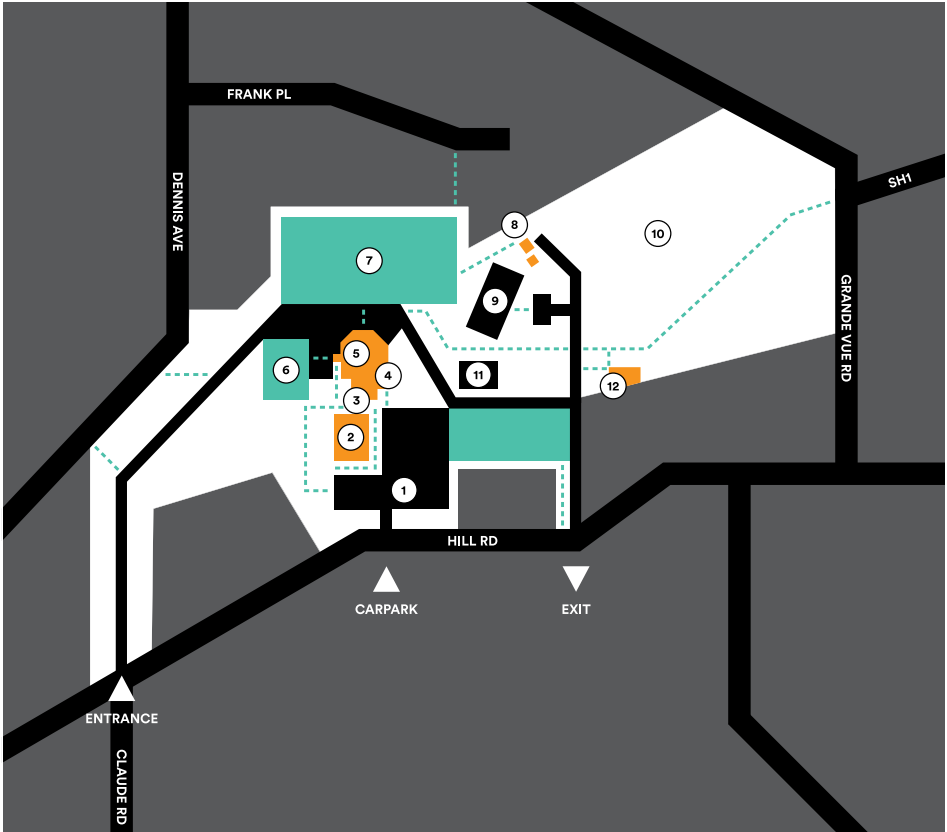

SITE MAP

NATHAN HOMESTEAD PUKEPUKE

KEY	LOCATIONS		
DAVID NATHAN PARK	1 CAR PARK	6 CROQUET LAWN	11 PLAYGROUND
PAVED AREAS	2 THEATRE	7 WALLED GARDEN	12 WATER TOWER
LAWNS	3 CAFÉ	8 ARTIST STUDIOS	
BUILDINGS	4 ARTIST STUDIO	9 TENNIS COURT	
PEDESTRIAN ACCESS	5 MAIN ENTRANCE	10 BUSH