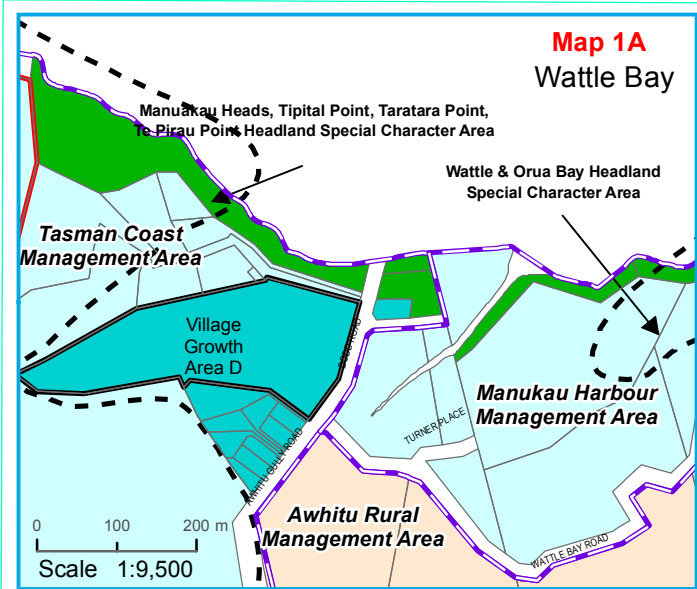

**Manukau Heads**

Scale 1:50,000

Copyright © Auckland Council.  
Cadastral Information is derived from LINZ Digital Cadastral Database  
CROWN COPYRIGHT RESERVED

Printed: 1/03/2016

This line demarcates the area which is the subject of Designation 141 (See Map 102)