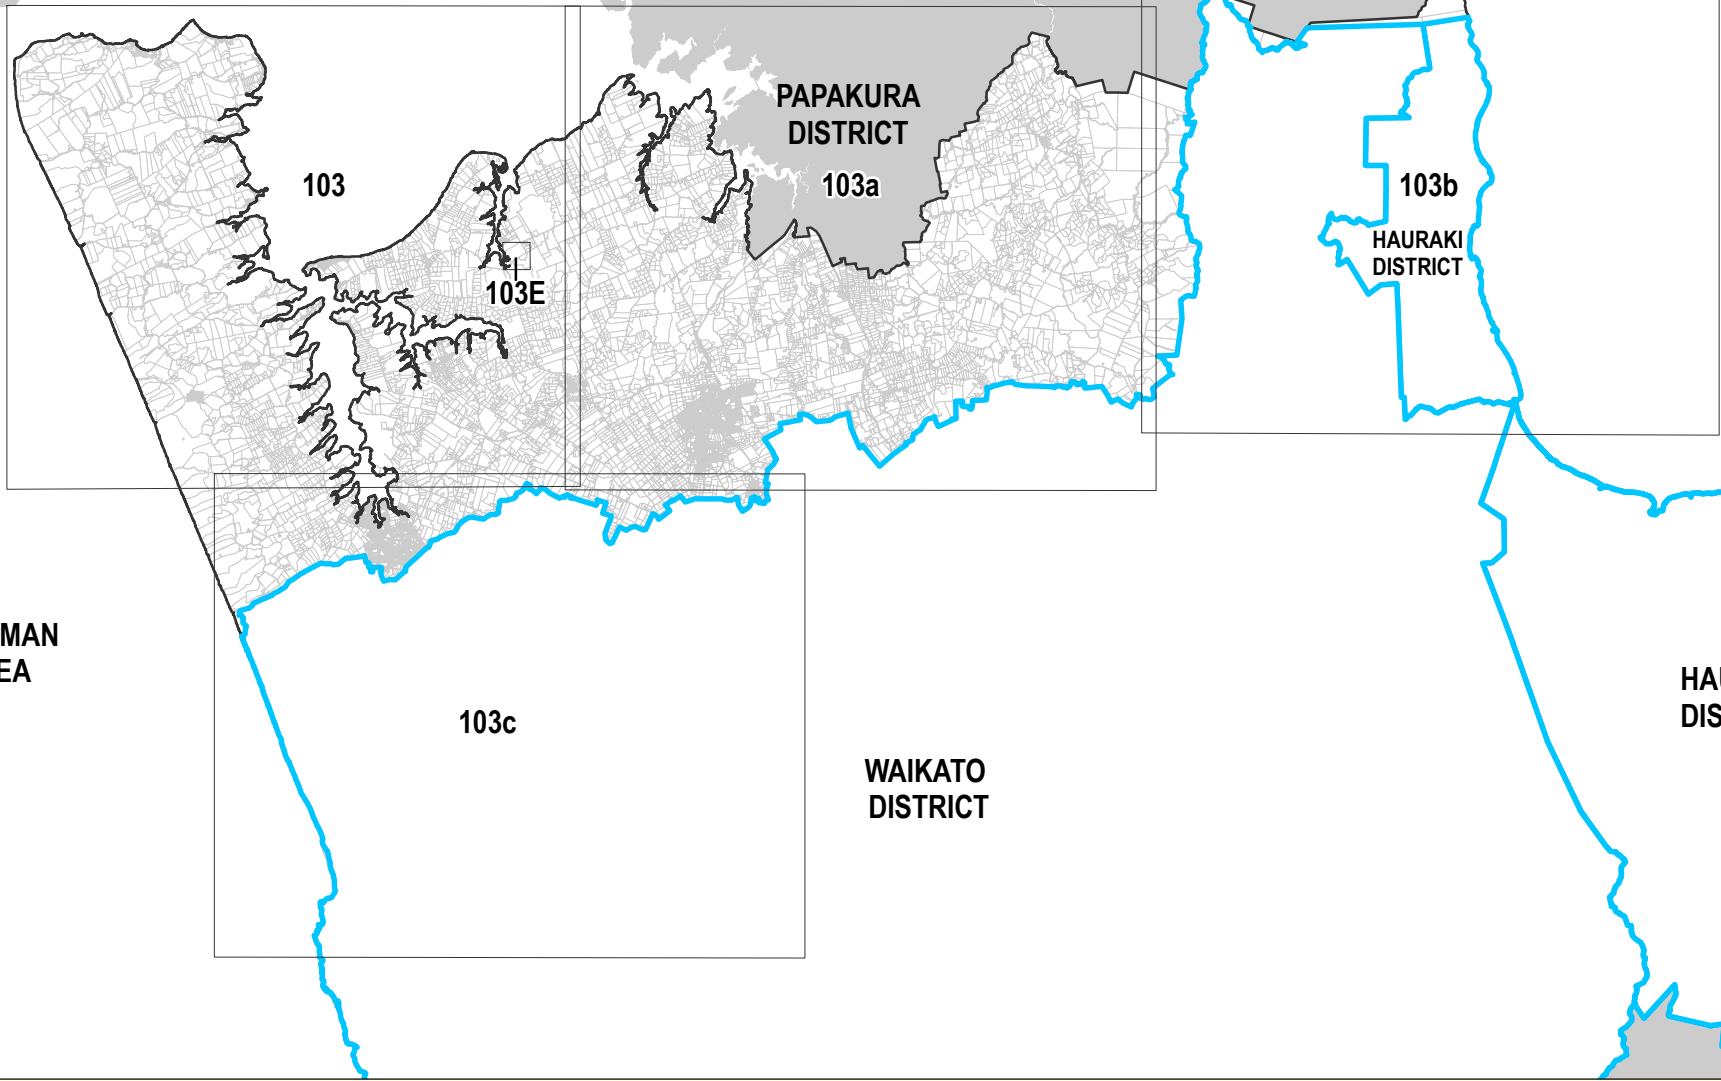

MAP INDEX: 103 Series

MANUKAU HARBOUR

MANUKAU CITY

FIRTH OF THAMES

103

PAPAKURA DISTRICT

103a

103b

HAURAKI DISTRICT

103E

TASMAN SEA

103c

WAIKATO DISTRICT

HAURAKI DISTRICT

Auckland Council District Plan (Franklin Section)

Update: July 2015