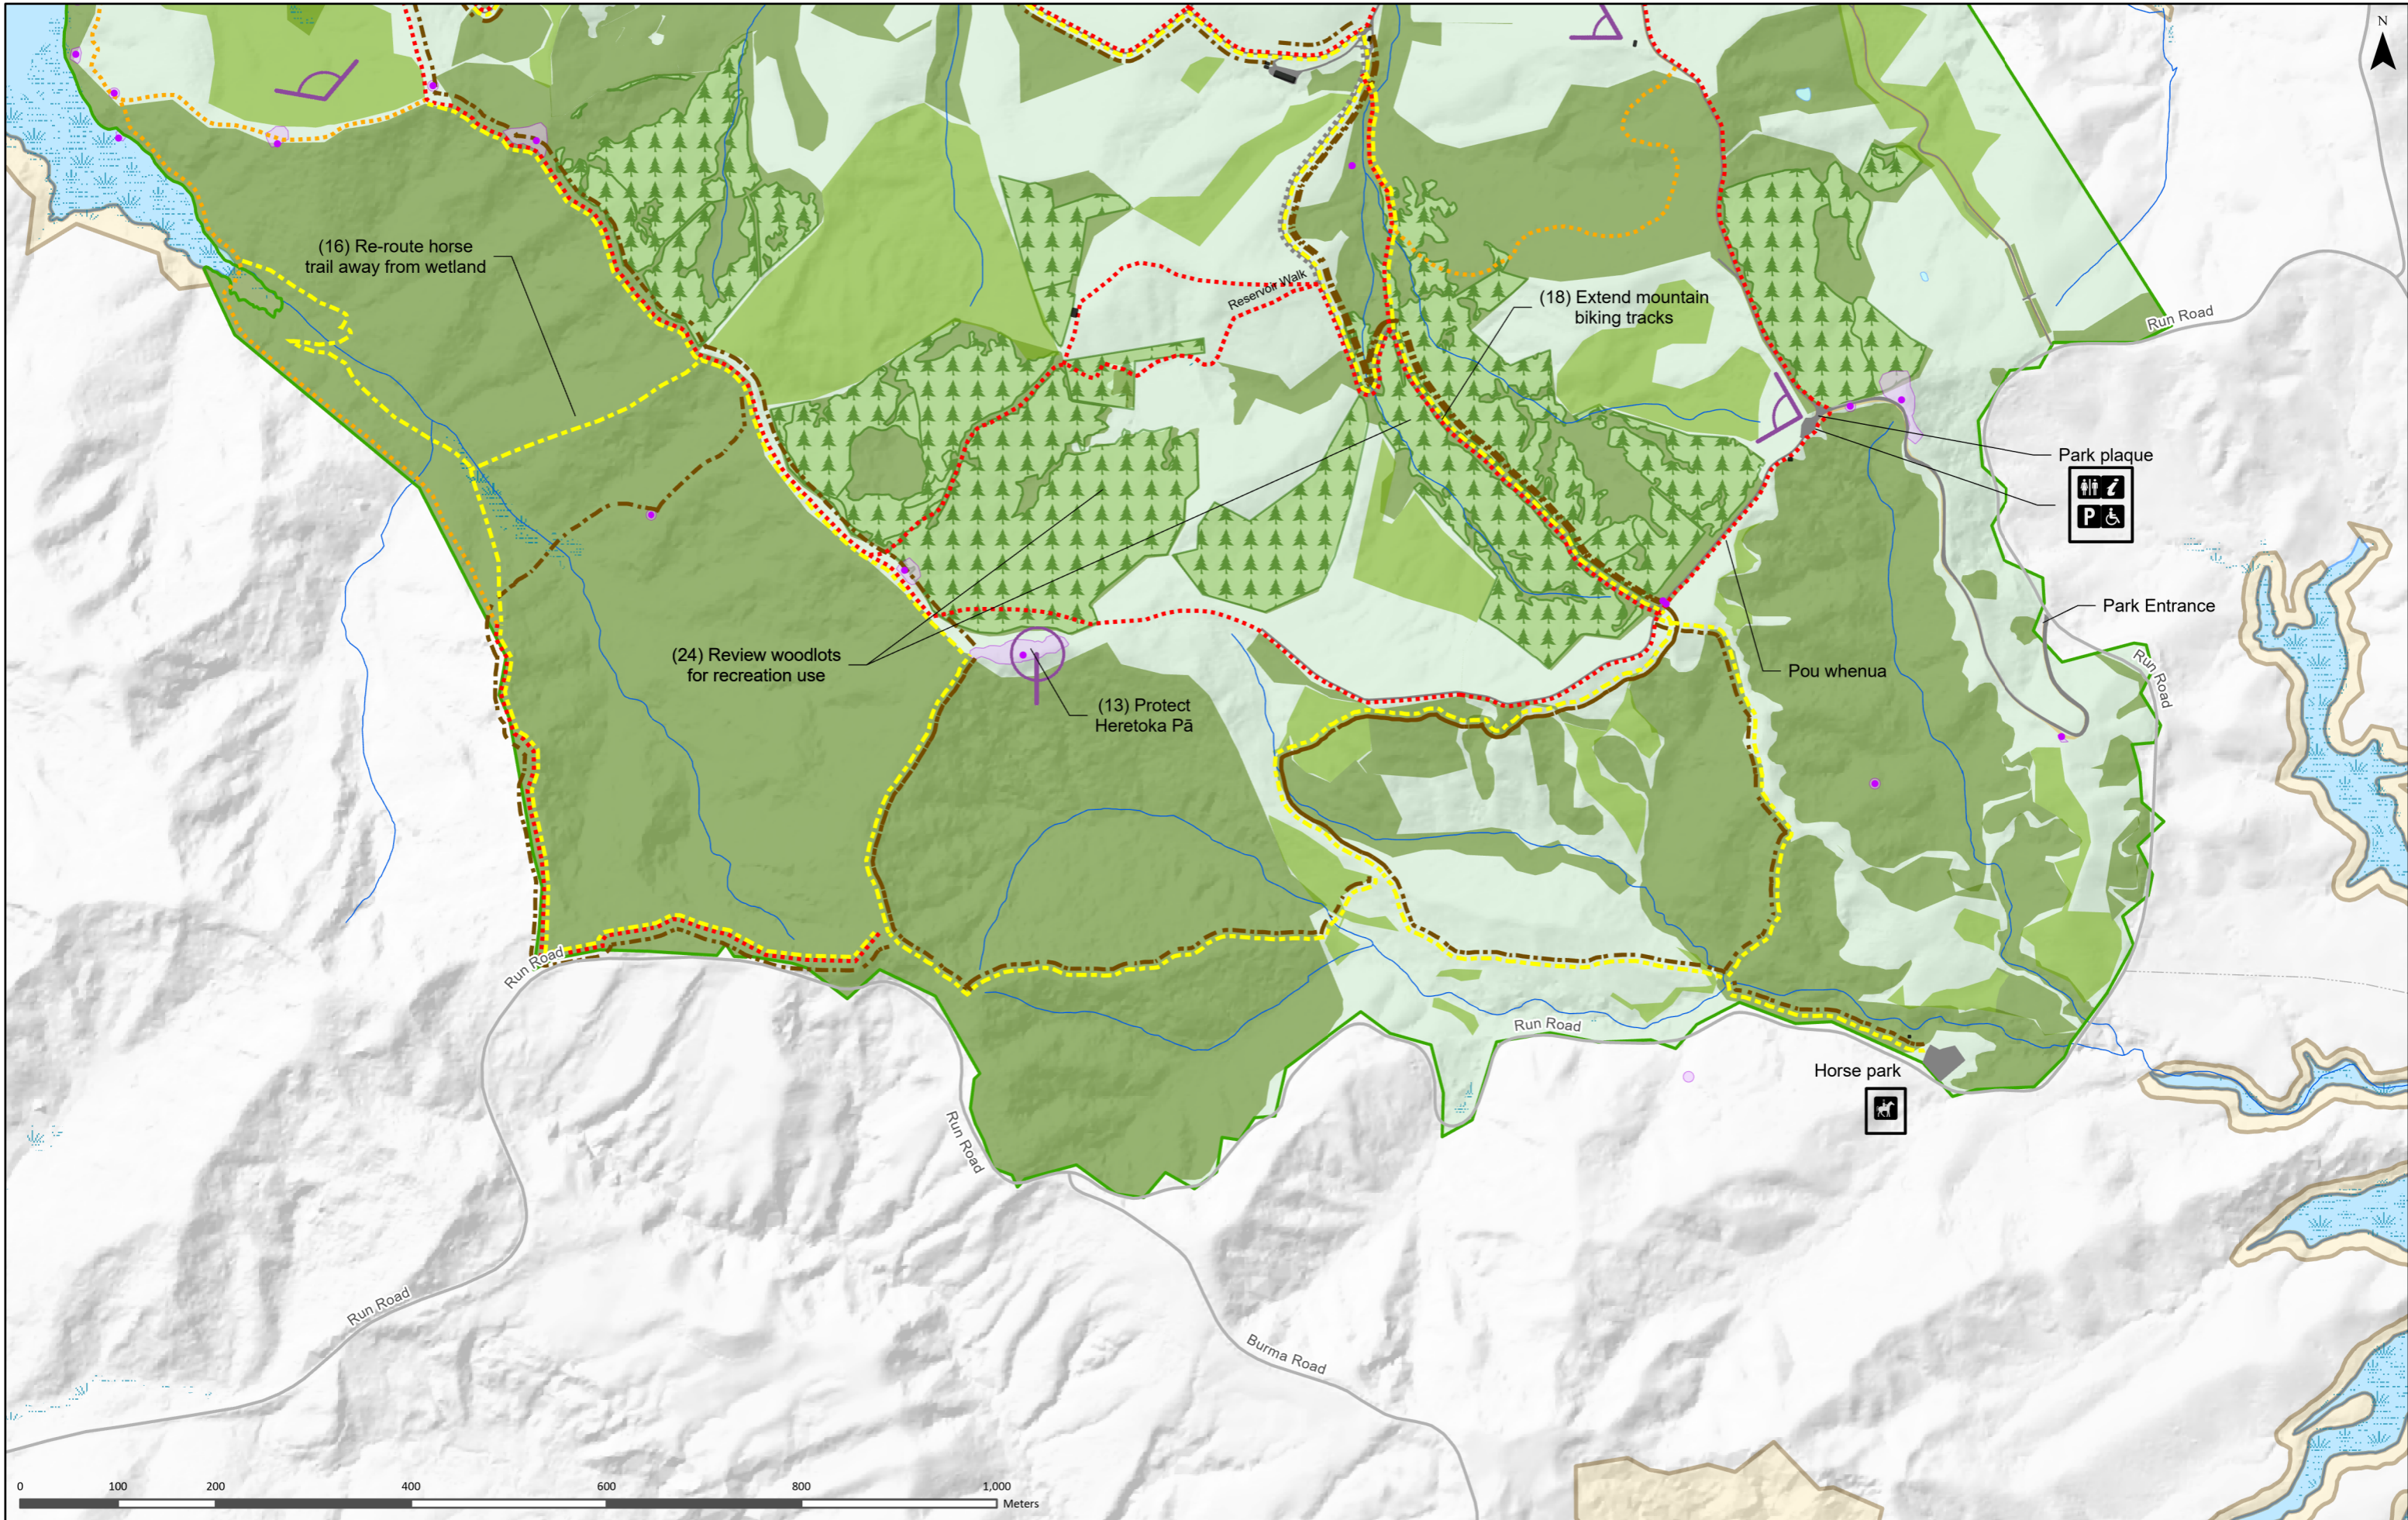

The numbers in brackets (3) are management intentions – refer to the Park chapter for details.

Ātiu Creek Regional Park - North | Map 2.1

Auckland Council Regional Parks Management Plan

The numbers in brackets (3) are management intentions – refer to the Park chapter for details.

Ātiu Creek Regional Park - South | Map 2.2

Auckland Council Regional Parks Management Plan