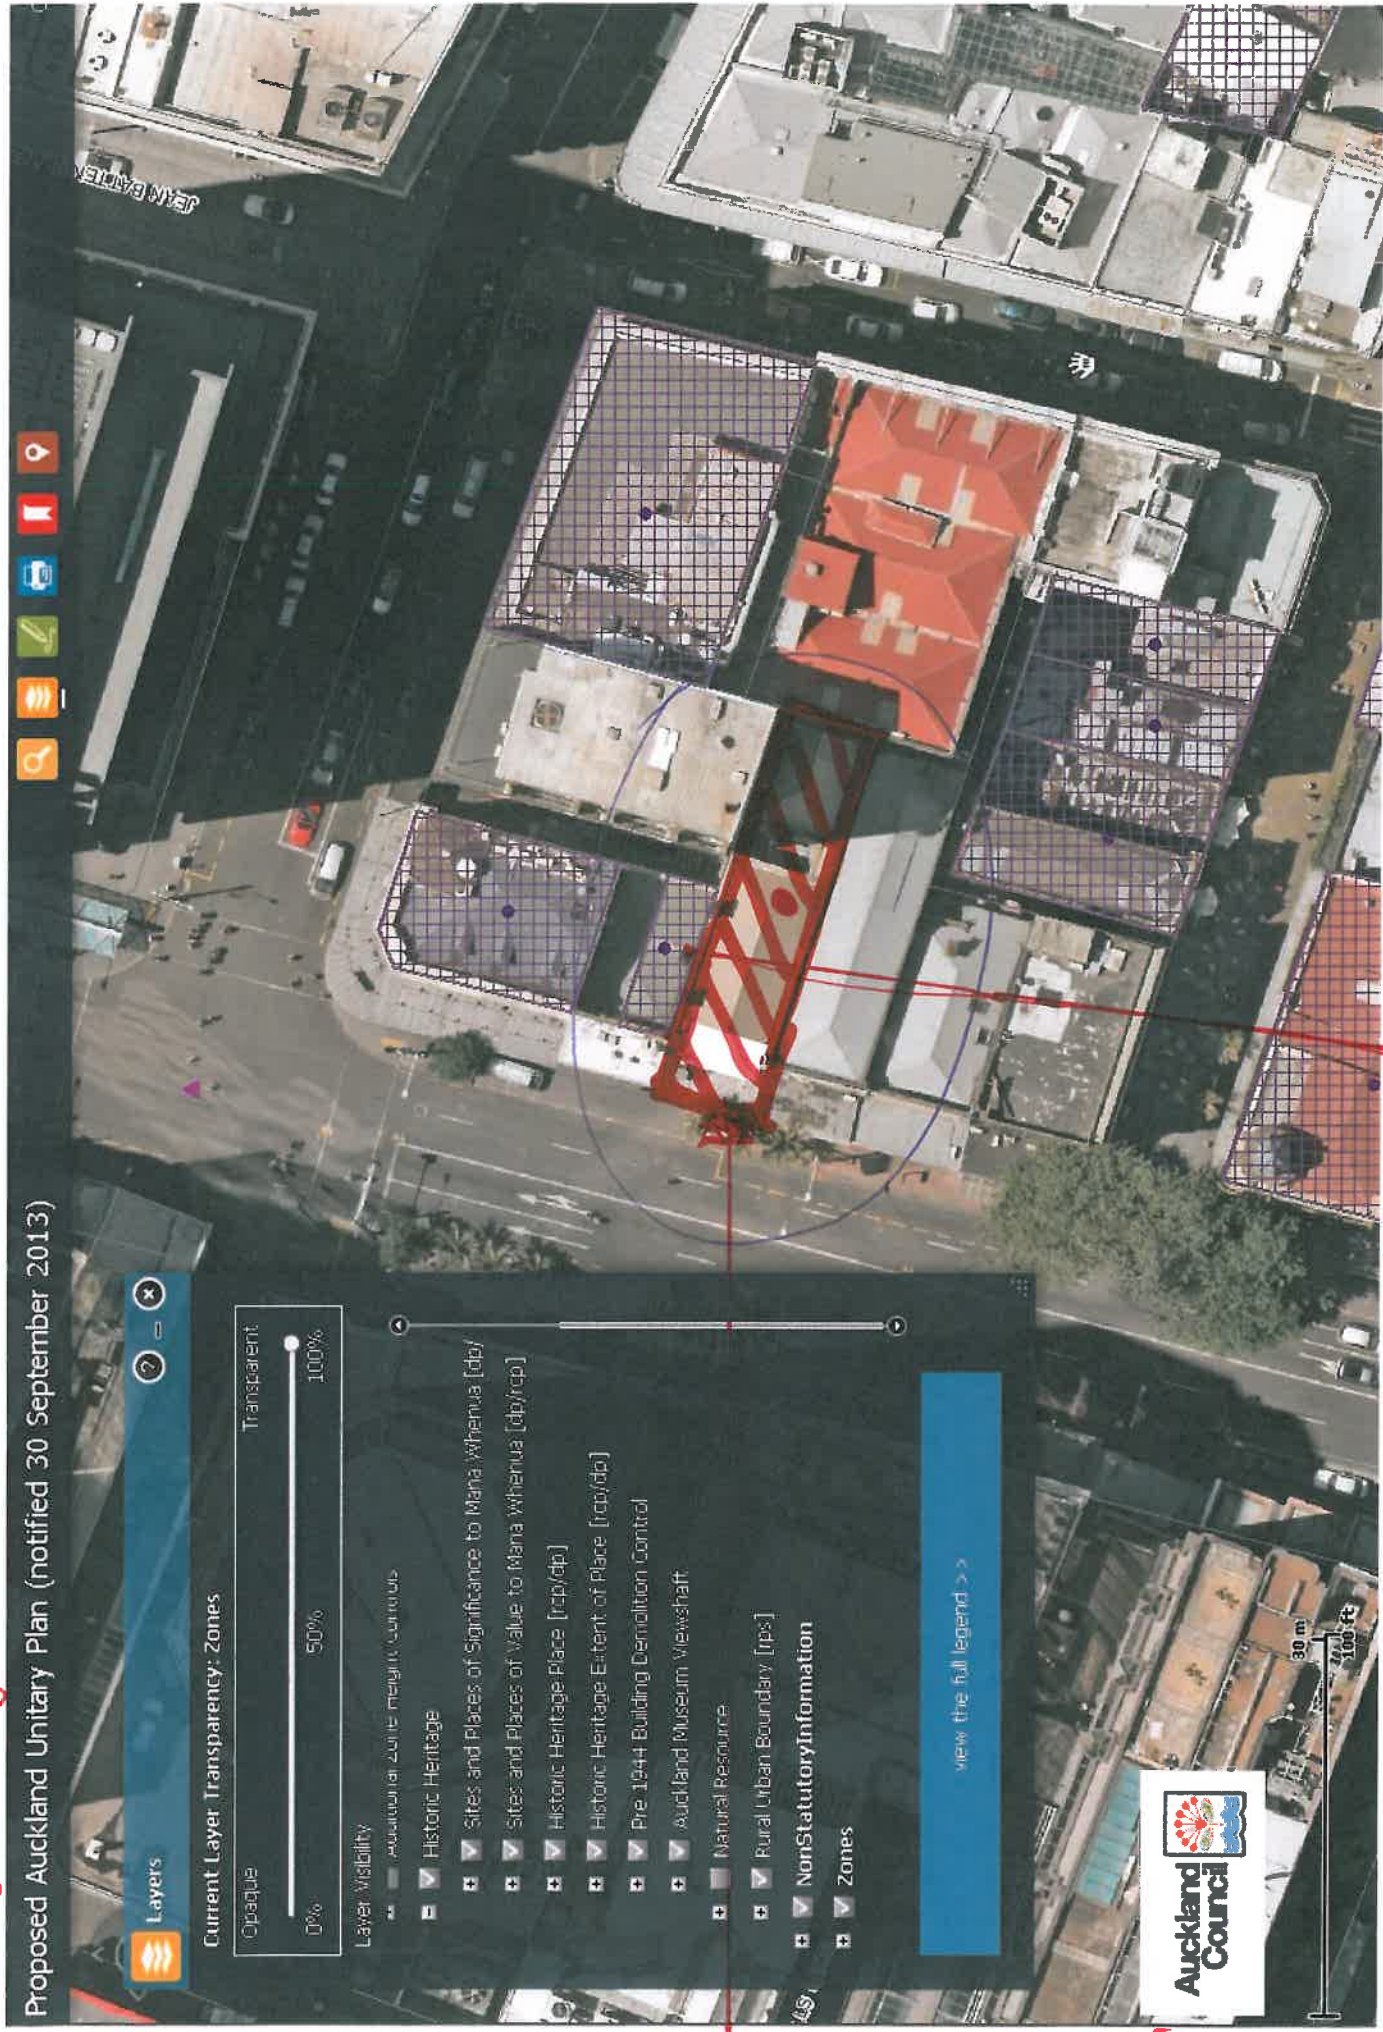

Craig's Building MID 2028

Proposed Auckland Unitary Plan (notified 30 September 2013)

Remove extent of place/centroid/ & name description

 Move extent of place/centroid/ & name description here. (100 Queens)