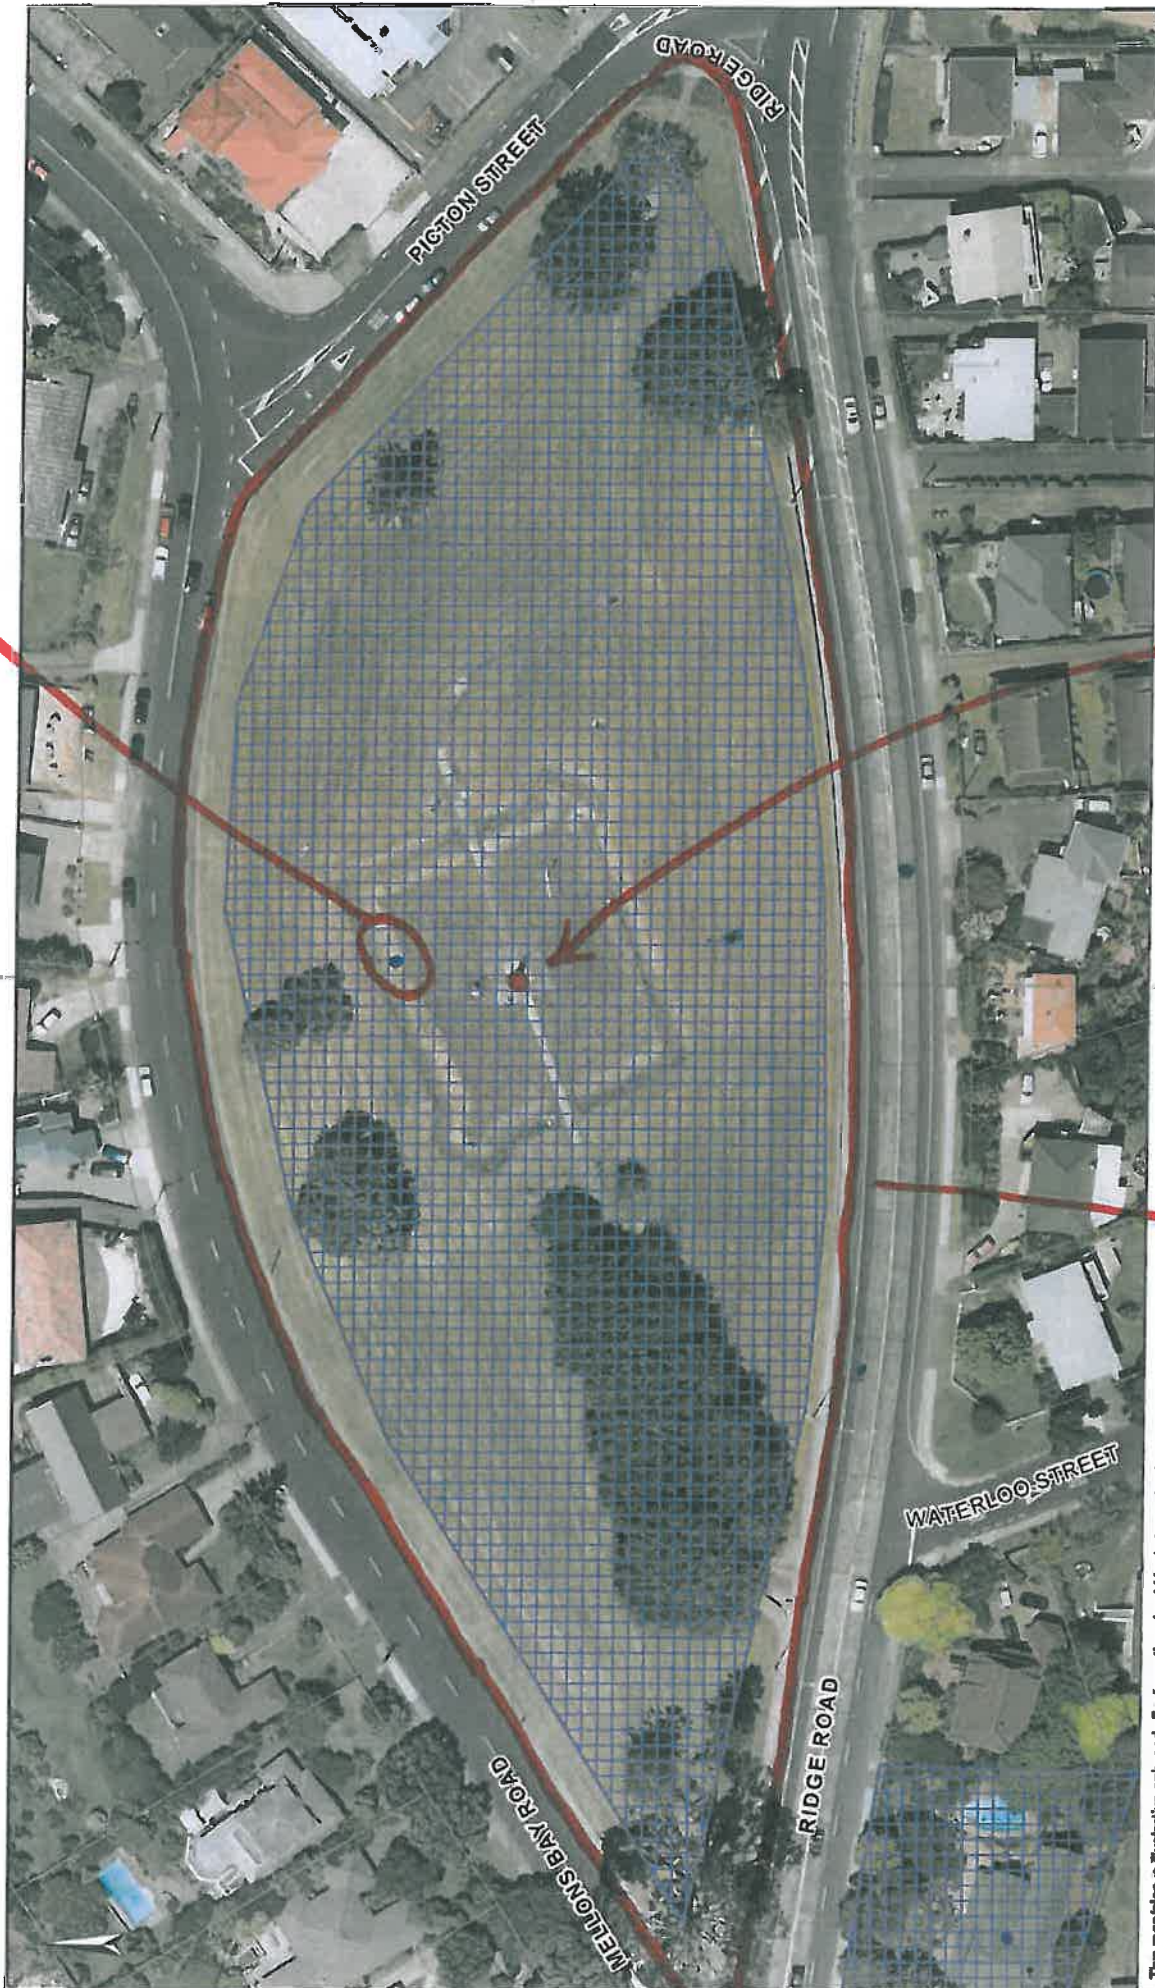

**Remove**

**Auckland Council**  
UNIVERSITY OF AUCKLAND

click here to view Unitary Plan Legend  
<http://info.aucklandcouncil.govt.nz/UnitaryPlanLegend.pdf>

**New Centroid**

**New extent UID 1268 12A Mellon Rd to road**

This mapplan is illustrative only and all information should be independently verified on site before taking any action. Copyright Auckland Council. Land Parcel Boundary information from LINZ (Crown Copyright Reserved). While due care has been taken, Auckland Council gives no warranty as to the accuracy and completeness of any information on this mapplan and accepts no liability for any error, omission or use of the information.  
 Height datum: Auckland 1948.

**1:1,000**  
**Plan Created: 16/2/14**