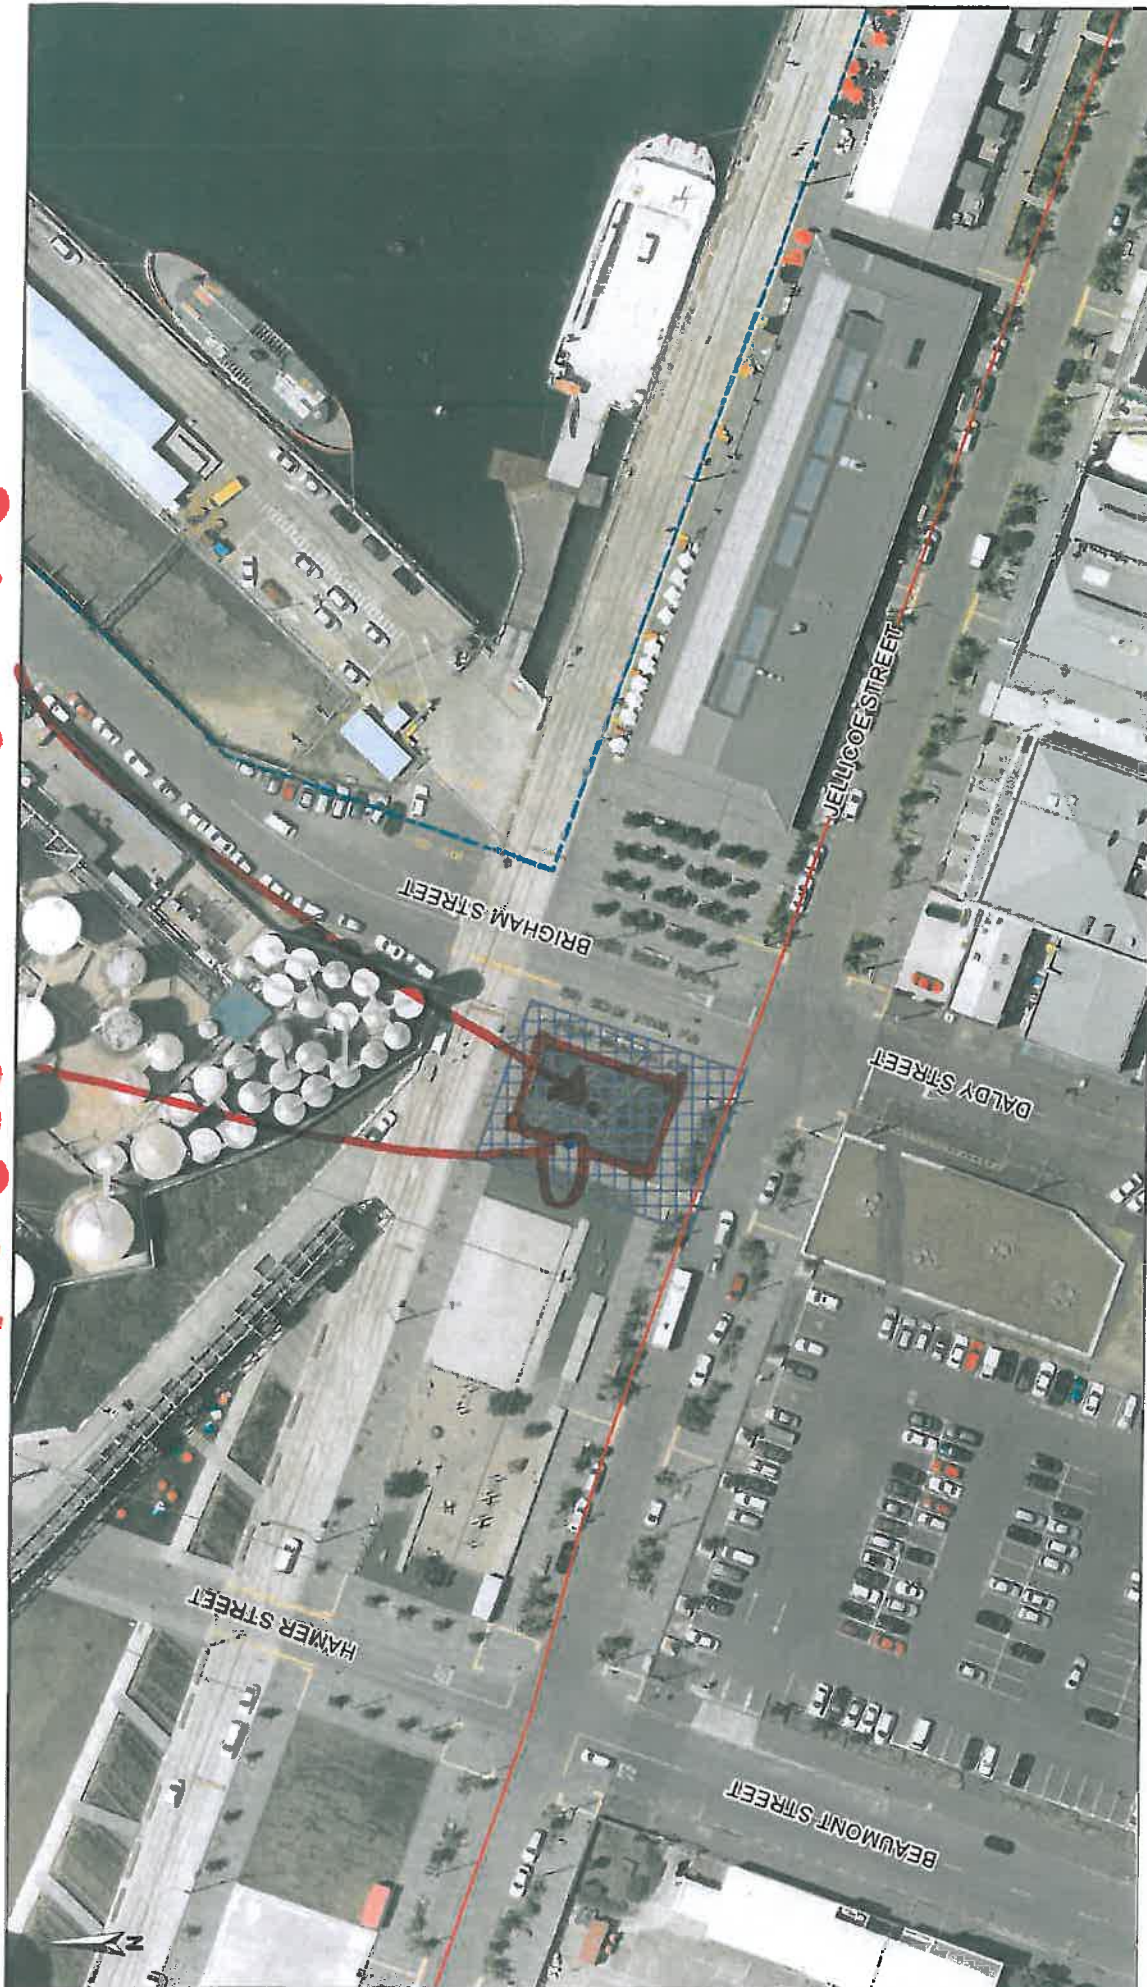

Move centroid to here

This mapplan is illustrative only and all information should be independently verified on site before taking any action. Copyright Auckland Council. Land Parcel Boundary information from LINZ (Crown Copyright Reserved). Whilst due care has been taken, Auckland Council gives no warranty as to the accuracy and completeness of any information on this mapplan and accepts no liability for any error, omission or use of the information.  
 Height datum: Auckland 1946.