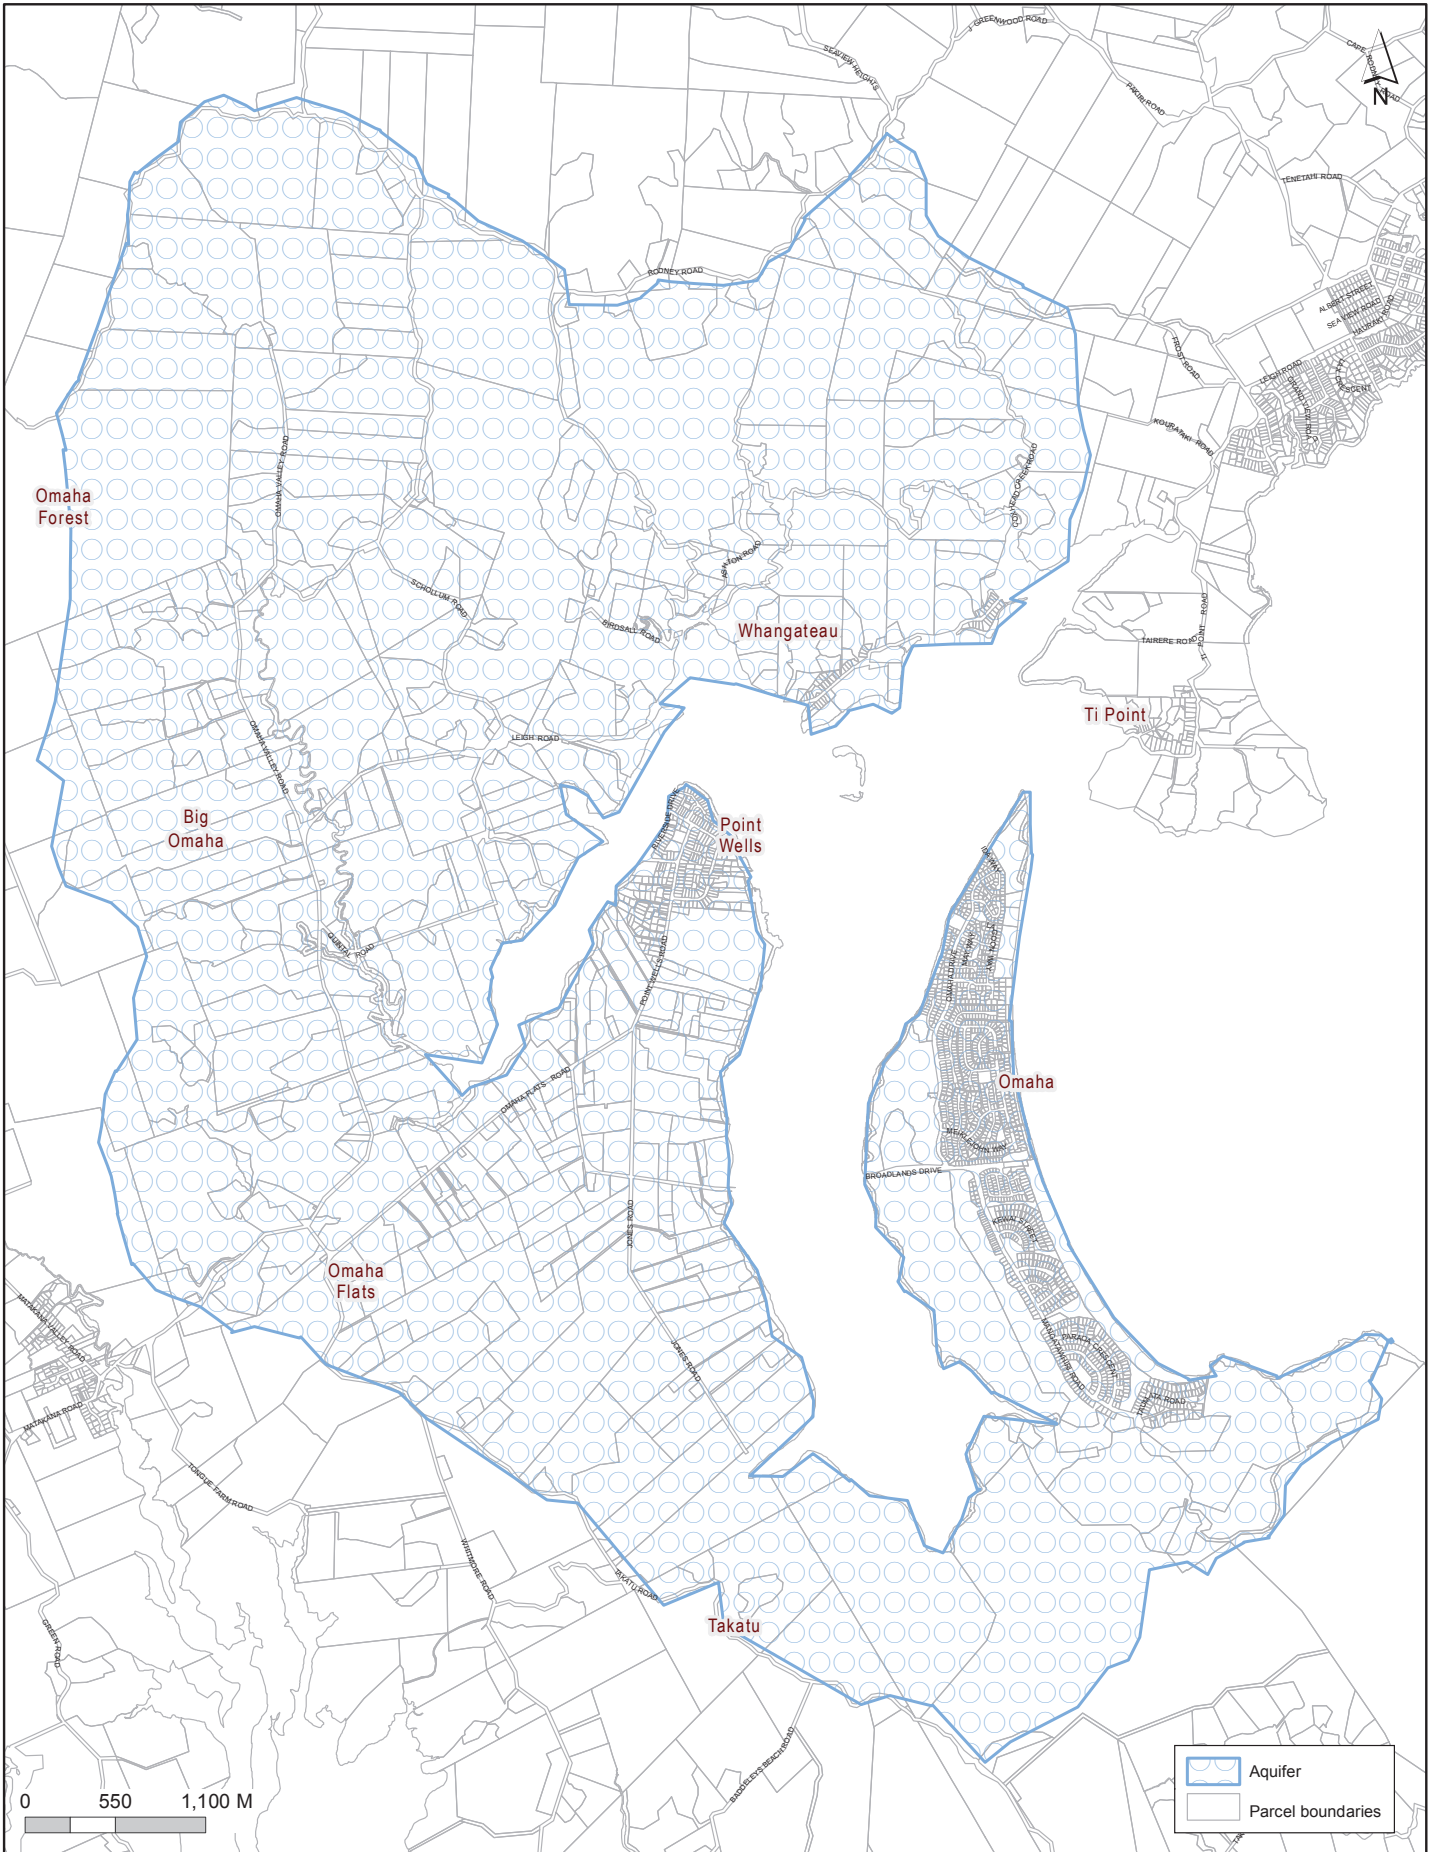

Aquifer Management Area - Glenbrook Volcanic Aquifer

Aquifer Management Area - Kaipara Sand Aquifer

Aquifer Management Area - Kumeū Waitematā Aquifer

Aquifer Management Area - Mahurangi Waitematā Aquifer

Aquifer Management Area - Manukau Southeast Kaawa Aquifer

Auckland Council
 Te Kaunhera o Tāmaki Makaurau

Aquifer Management Area - Manukau Waitematā Aquifer

Aquifer Management Area - Mt Richmond Volcanic Aquifer

Aquifer Management Area - Mt Wellington Volcanic Aquifer

Aquifer Management Area - Omaha Waitematā Aquifer

Aquifer Management Area - Onehunga Volcanic Aquifer

Aquifer Management Area - Orewa Waitematā Aquifer