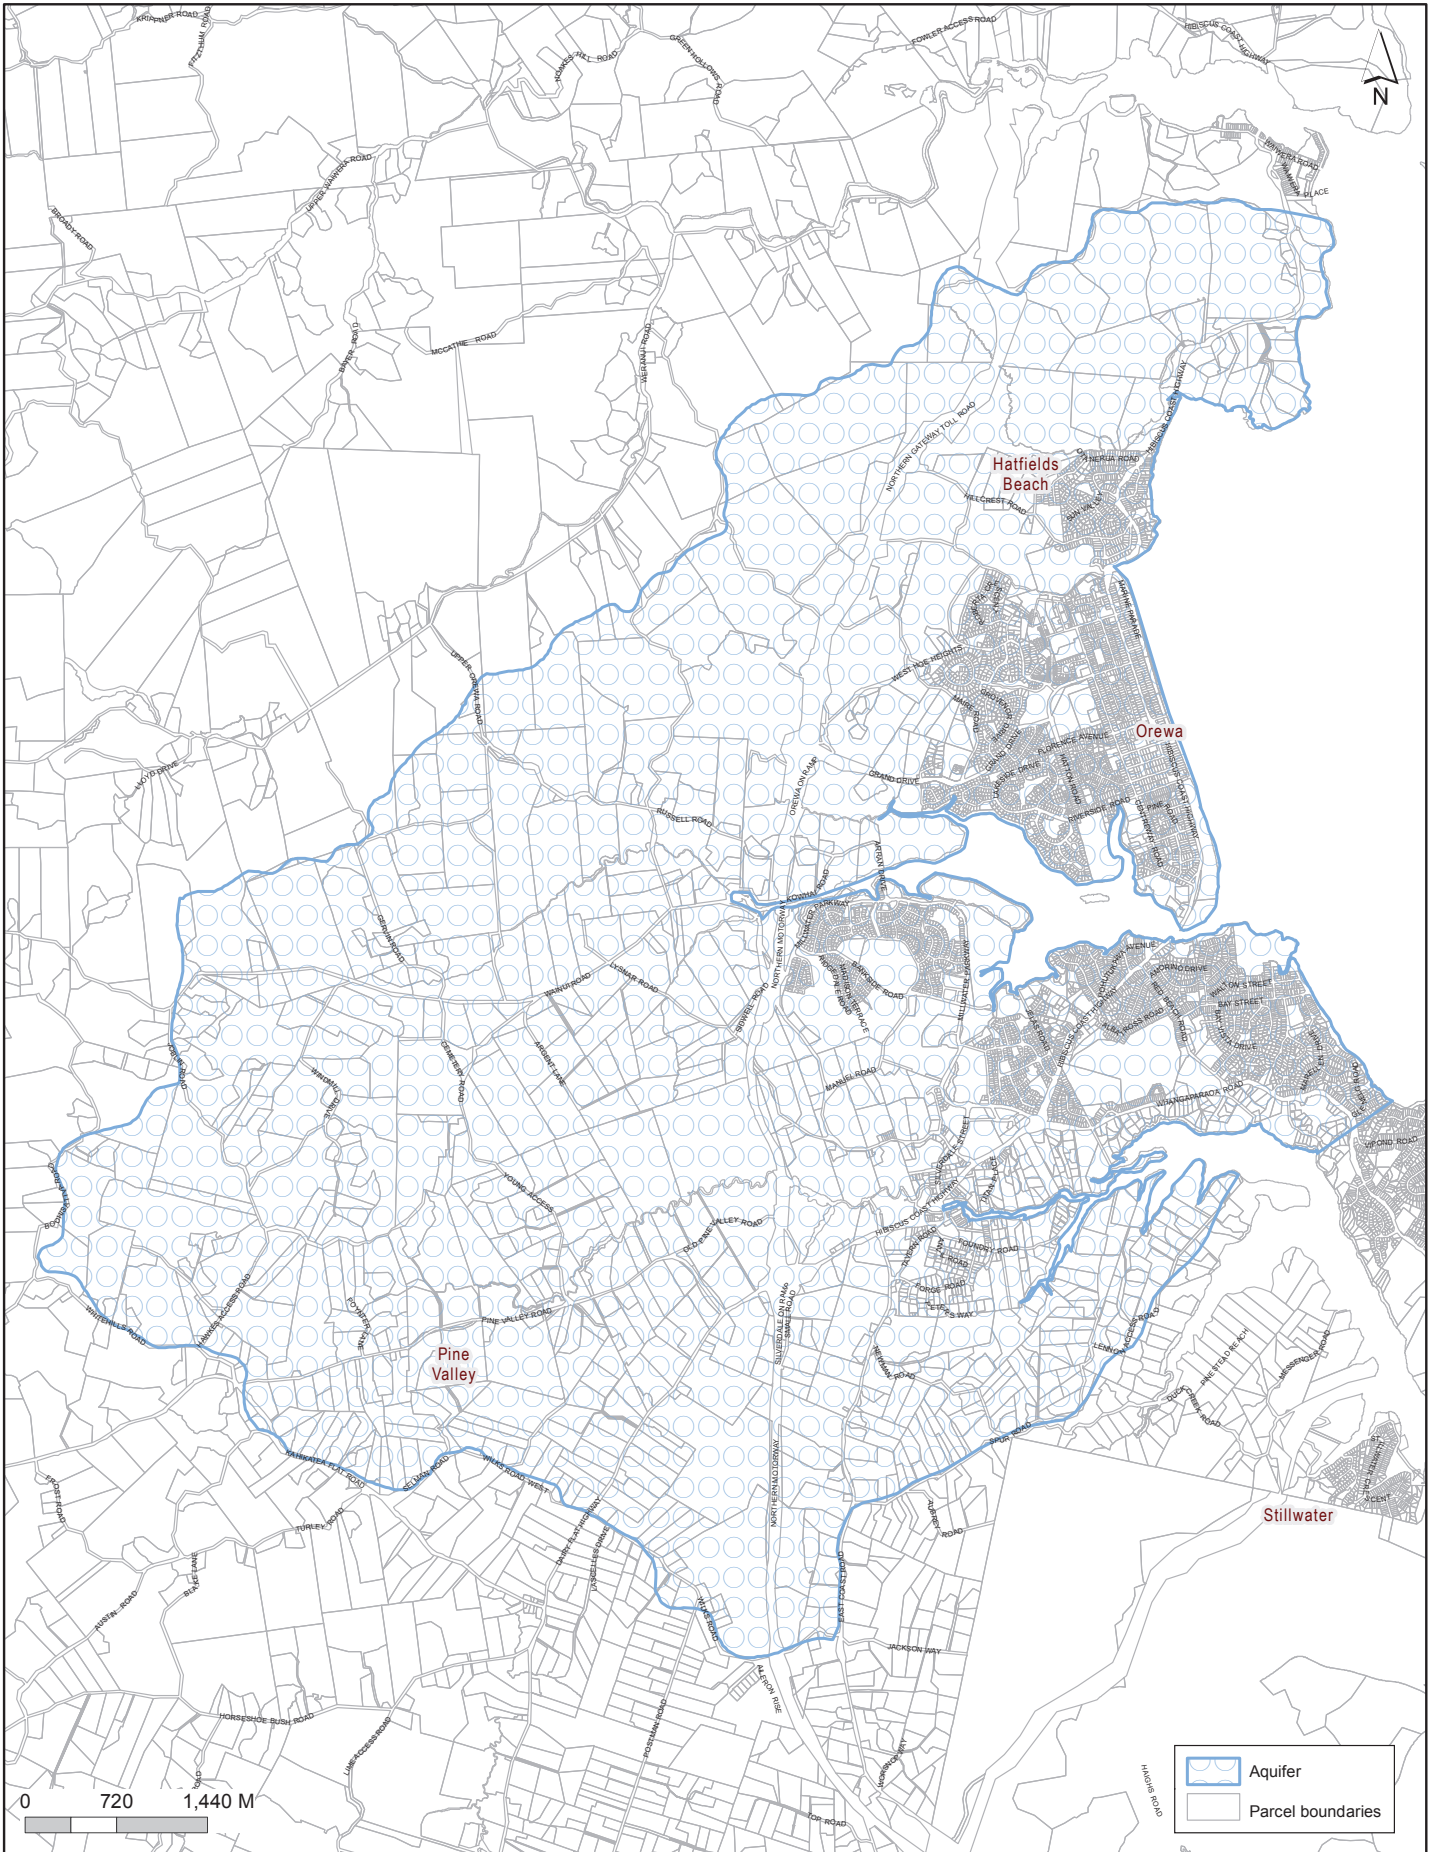

Aquifer Management Area - Glenbrook Volcanic Aquifer

Aquifer Management Area - Kaipara Sand Aquifer

Aquifer Management Area - Kumeū Waitematā Aquifer

Aquifer Management Area - Mahurangi Waitematā Aquifer

Aquifer Management Area - Manukau Southeast Kaawa Aquifer

Auckland Council
 Te Kaunhera o Tāmaki Makaurau

Aquifer Management Area - Manukau Waitematā Aquifer

Aquifer Management Area - Mt Richmond Volcanic Aquifer

Aquifer Management Area - Mt Wellington Volcanic Aquifer

Aquifer Management Area - Omaha Waitematā Aquifer

Aquifer Management Area - Onehunga Volcanic Aquifer

Aquifer Management Area - Orewa Waitematā Aquifer