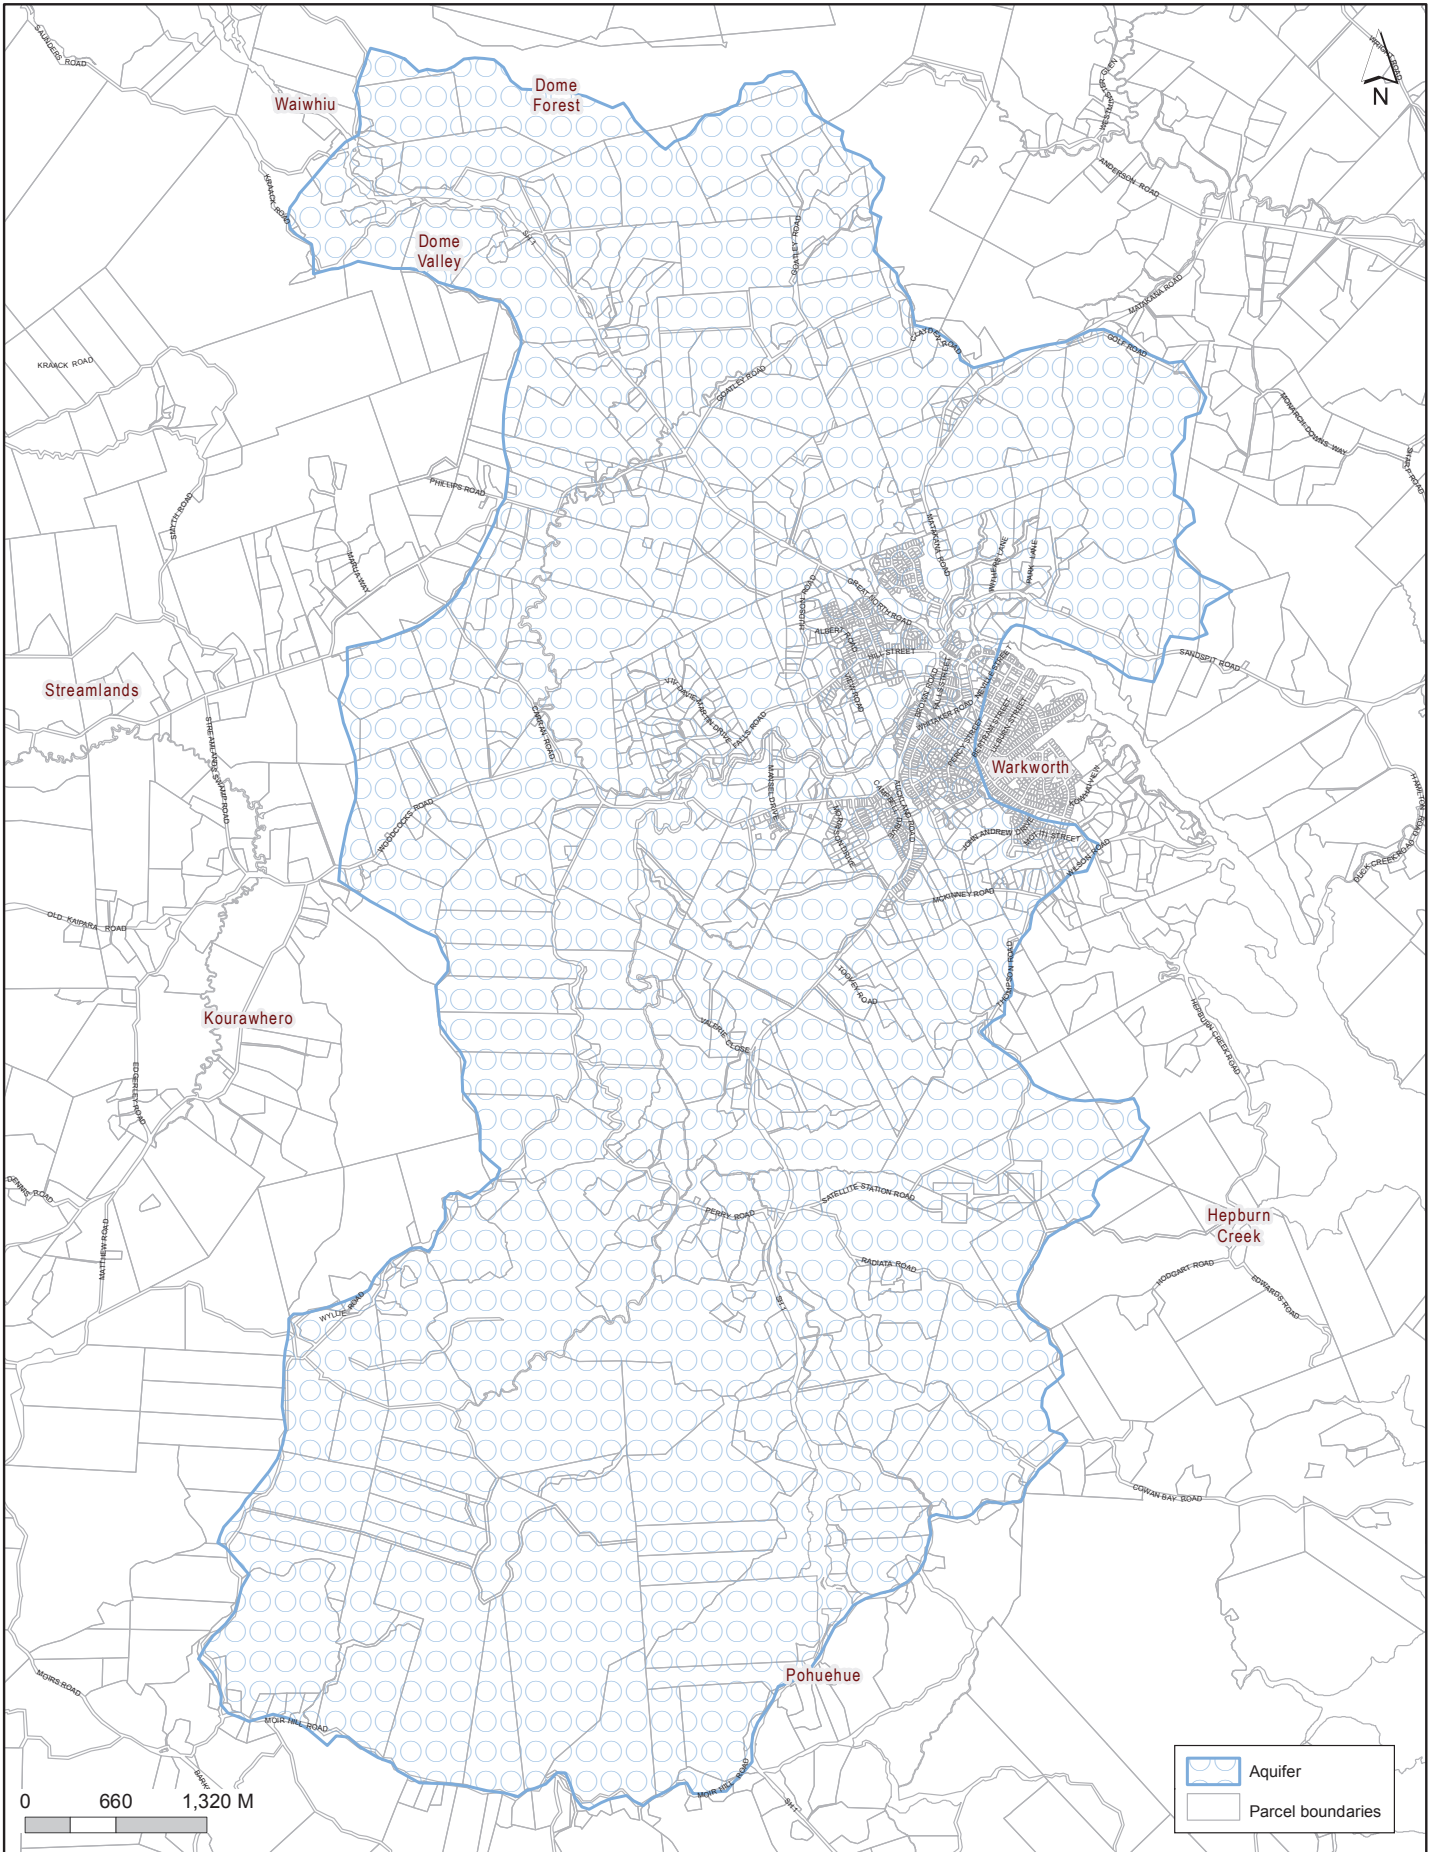

Aquifer Management Area - Glenbrook Volcanic Aquifer

Aquifer Management Area - Kaipara Sand Aquifer

Aquifer Management Area - Kumeū Waitematā Aquifer

Aquifer Management Area - Mahurangi Waitematā Aquifer

Aquifer Management Area - Manukau Southeast Kaawa Aquifer

Auckland Council
 Te Kaunhera o Tāmaki Makaurau

Aquifer Management Area - Manukau Waitematā Aquifer

Aquifer Management Area - Mt Richmond Volcanic Aquifer

Aquifer Management Area - Mt Wellington Volcanic Aquifer

Aquifer Management Area - Omaha Waitematā Aquifer

Aquifer Management Area - Onehunga Volcanic Aquifer

Aquifer Management Area - Orewa Waitematā Aquifer

Aquifer Management Area - Parakai Geothermal Aquifer